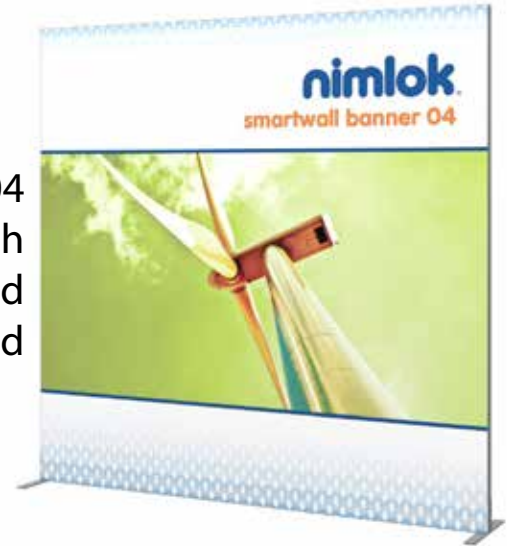

SmartWall Fabric Exhibits

Aluminum Extrusion perimeter frame with SEG (Silicone Edge Graphic) Push-Fit graphic

R-04
47.25" wide x 94.5" high
\$980.00 Single Sided
\$1,301.00 Double Sided

Push-Fit installation!

S-04
94.5" wide x 94.5" high
\$1,468.00 Single Sided
\$2,075.00 Double Sided

R-05
118" wide x 94.5" high
\$1,698.00 Single Sided
\$2,448.00 Double Sided

*Table Top
Sizes Available!*

Prices include frame, printed graphic and case. Lights are available.
All graphics start as white fabric and can be fully printed per your design.