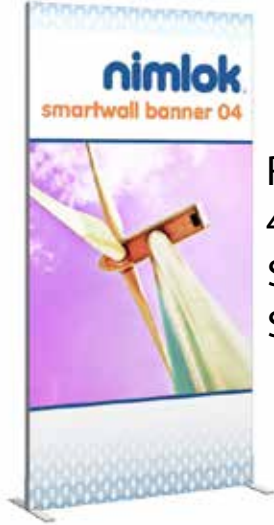

SmartWall Fabric Exhibits

Aluminum Extrusion perimeter frame with SEG (Silicone Edge Graphic) Push-Fit graphic

R-04
47.25" wide x 94.5" high
\$980.00 Single Sided
\$1,301.00 Double Sided

Push-Fit installation!

S-04
94.5" wide x 94.5" high
\$1,468.00 Single Sided
\$2,075.00 Double Sided

R-05
118" wide x 94.5" high
\$1,698.00 Single Sided
\$2,448.00 Double Sided

*Table Top
Sizes Available!*

Prices include frame, printed graphic and case. Lights are available.
All graphics start as white fabric and can be fully printed per your design.