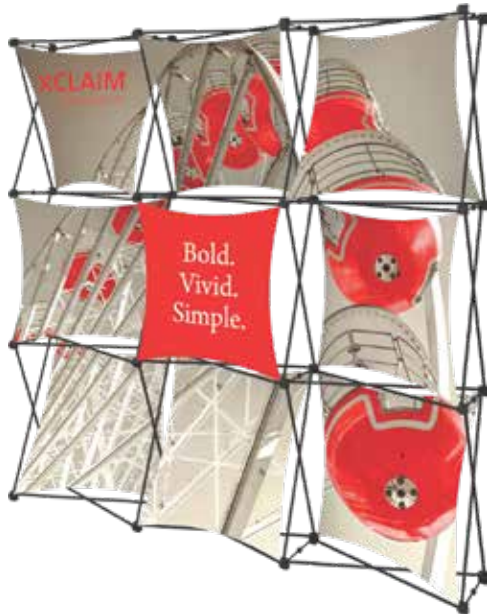

XClaim Pop-Up 3x3 Displays

88" wide x 88.25" high

Bold. Vivid. Simple.

XClaim 3x3-02
w/Frame, 5 graphics & Carry Bag
\$1,225.00

XClaim 3x3-01
w/Frame, 9 graphics & Carry Bag
\$1,494.00

XClaim 3x3-05
w/Frame, 7 graphics & Carry Bag
\$1,446.00

Add a shelf for \$79 ea.

Add a wheeled, molded case
with fabric stretch wrap case cover
to convert case to podium: \$484.00

*other designs
& sizes Available!*

nimlok
maine

1 Gibson Rd. Scarborough, ME 04074 (207) 510-6777 (800) 421-1799