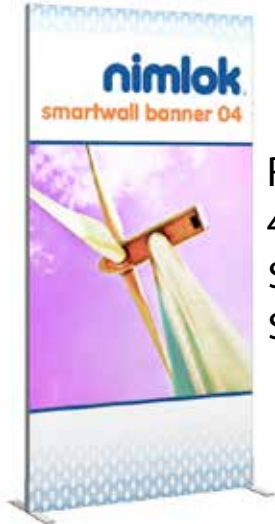

# SmartWall/Vector Frame Fabric Exhibits

Aluminum Extrusion perimeter frame with  
SEG (Silicone Edge Graphic) Push-Fit graphic

R-04  
47.25" wide x 94.5" high  
\$1,384.00 Single Sided  
\$1,732.00 Double Sided

Push-Fit installation!

S-04  
94.5" wide x 94.5" high  
\$1,934.00 Single Sided  
\$2,590.00 Double Sided

R-05  
118" wide x 94.5" high  
\$2,272.00 Single Sided  
\$3,085.00 Double Sided

**Table Top  
Sizes Available!**