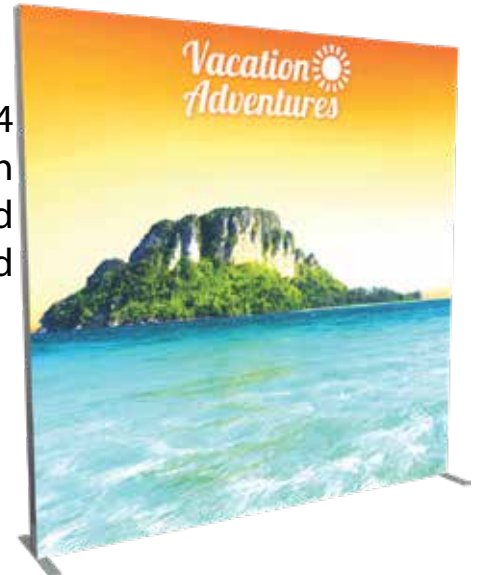

# Vector Frame Light Box

4" Aluminum Extrusion perimeter frame with SEG (Silicone Edge Graphic) Push-Fit Intensity backlit graphic, LED internal lighting

VF-LB-R-04  
47.25" wide x 94.5" high  
\$2,496.00 Single-Sided  
\$2,866.00 Double-Sided

Push-Fit installation!

Single-sided displays include:  
(1) Backlit graphic + (1) Opaque rear liner  
Double-sided displays include:  
(2) Backlit graphics

VF-LB-S-04

94.5" wide x 94.5" high  
\$3,574.00 Single-Sided  
\$4,264.00 Double-Sided

VF-LB-R-05  
118" wide x 94.5" high  
\$4,562.00 Single-Sided  
\$5,415.00 Double-Sided

**Table Top  
Sizes Available!**

Prices include frame, LED internal lighting, printed graphic and molded case. All graphics start as white substrate and can be fully printed per your design.